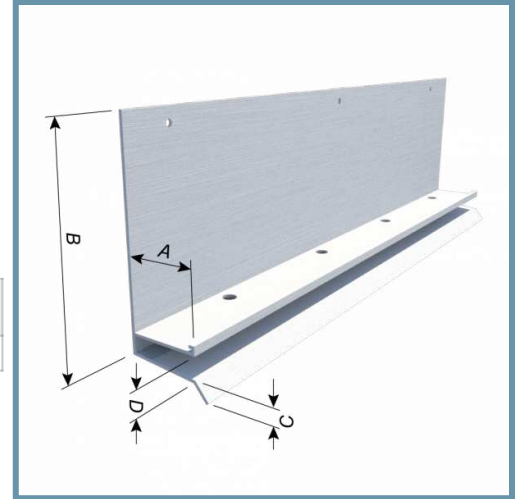

Product code	Overall Ground (A)	Flange (B)	Drip (C)	Air Channel (D)	Length	Packaging
DFL78-RS6-H	1-1/8"	3-1/2"	1/4"	1/4" (Sloped)	10'	20 per box

Code Approvals & Performance Standards

- [ASTM C1063](#) Standard Specification for Installation of Lathing and Furring to Receive Interior and Exterior Portland Cement-Based Plaster
- [ASTM C1780](#) Standard Practice for Installation Methods for Cement-based Adhered Masonry Veneer
- [ASTM C1861](#) Standard Specification for Lathing and Furring Accessories, and Fasteners, for Interior and Exterior Portland Cement-Based Plaster
- [ASTM D256](#) Standard Test Methods for Determining the Izod Pendulum Impact Resistance of Plastics
- [ASTM D638](#) Standard Test Method for Tensile Properties of Plastics
- [ASTM D648](#) Standard Test Method for Deflection Temperature of Plastics Under Flexural Load in the Edgewise Position
- [ASTM D1784](#) Standard Classification System and Basis for Specification for Rigid Poly(Vinyl Chloride) (PVC) Compounds and Chlorinated Poly(Vinyl Chloride) (CPVC) Compounds
- [ASTM D4216](#) Standard Specification for Rigid Poly(Vinyl Chloride) (PVC) and Related PVC and Chlorinated Poly(Vinyl Chloride) (CPVC) Building Products Compounds
- [SDS Vinyl Corp](#) PVC Compounds

Storage

All stored materials shall be kept dry. Materials shall be stacked off the ground, supported on a level platform, and protected from the weather.